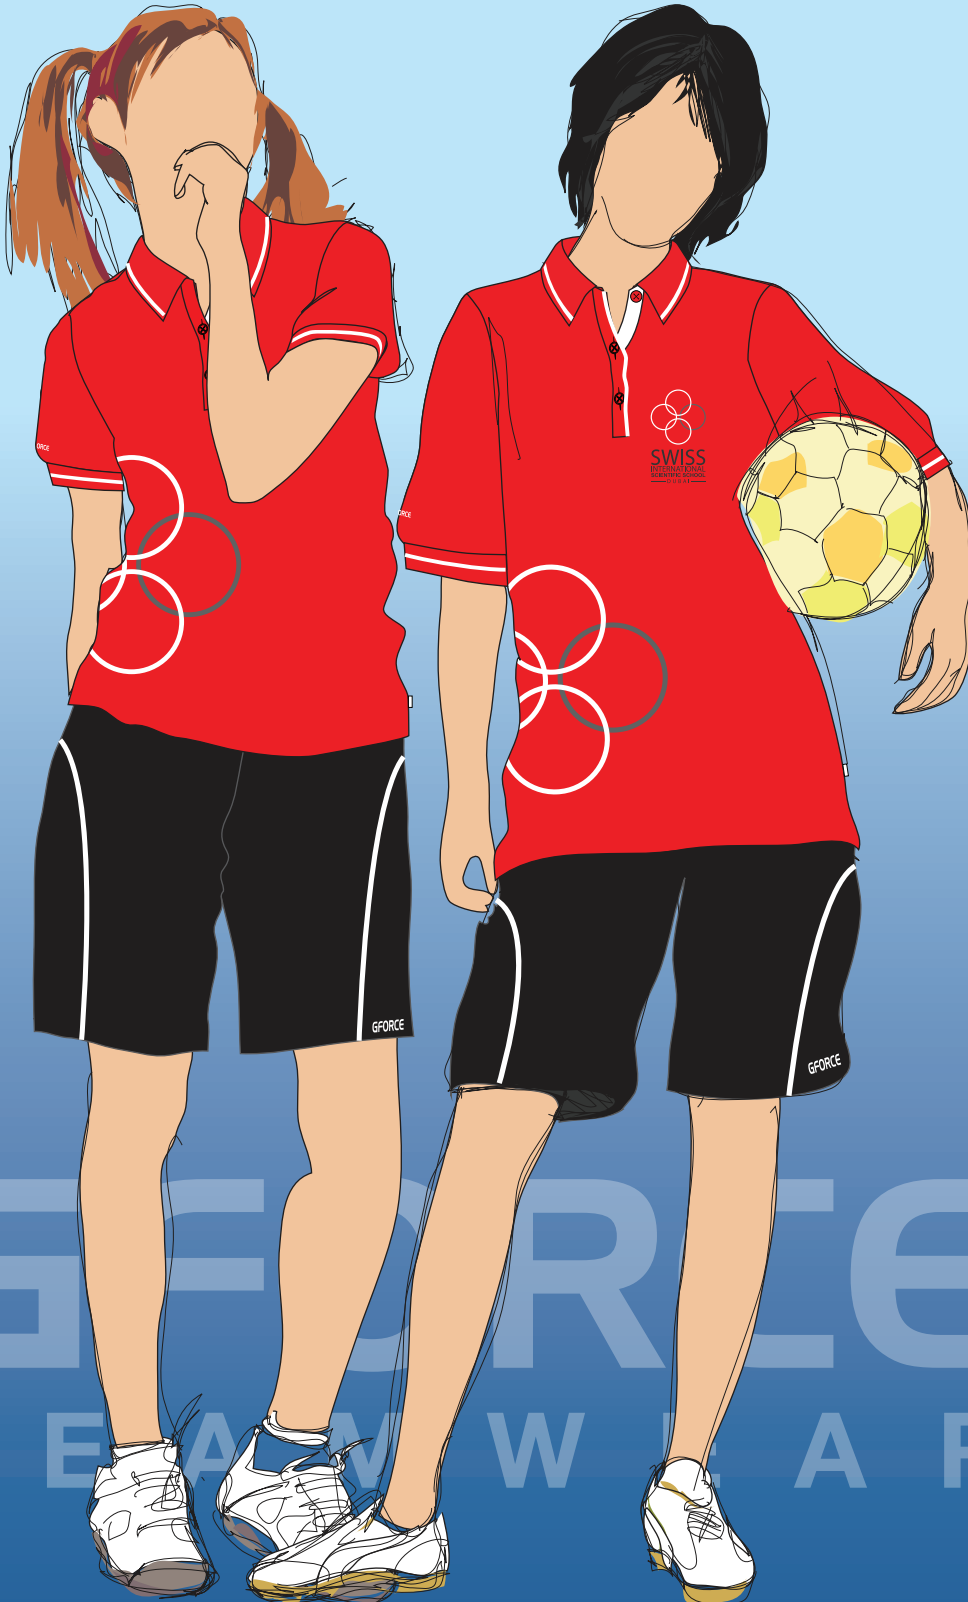

Main Uniform - Pre KG to Grade 6.
Option 2

P.E. Uniform - Pre KG to Grade 6.
Option 1

GFORCE[®]
TEAMWEAR

SWISS
INTERNATIONAL
SCIENTIFIC SCHOOL
— DUBAI —

The
ULTIMATE
in Bespoke
Technical
Sportswear

gforcesportswear.co.uk