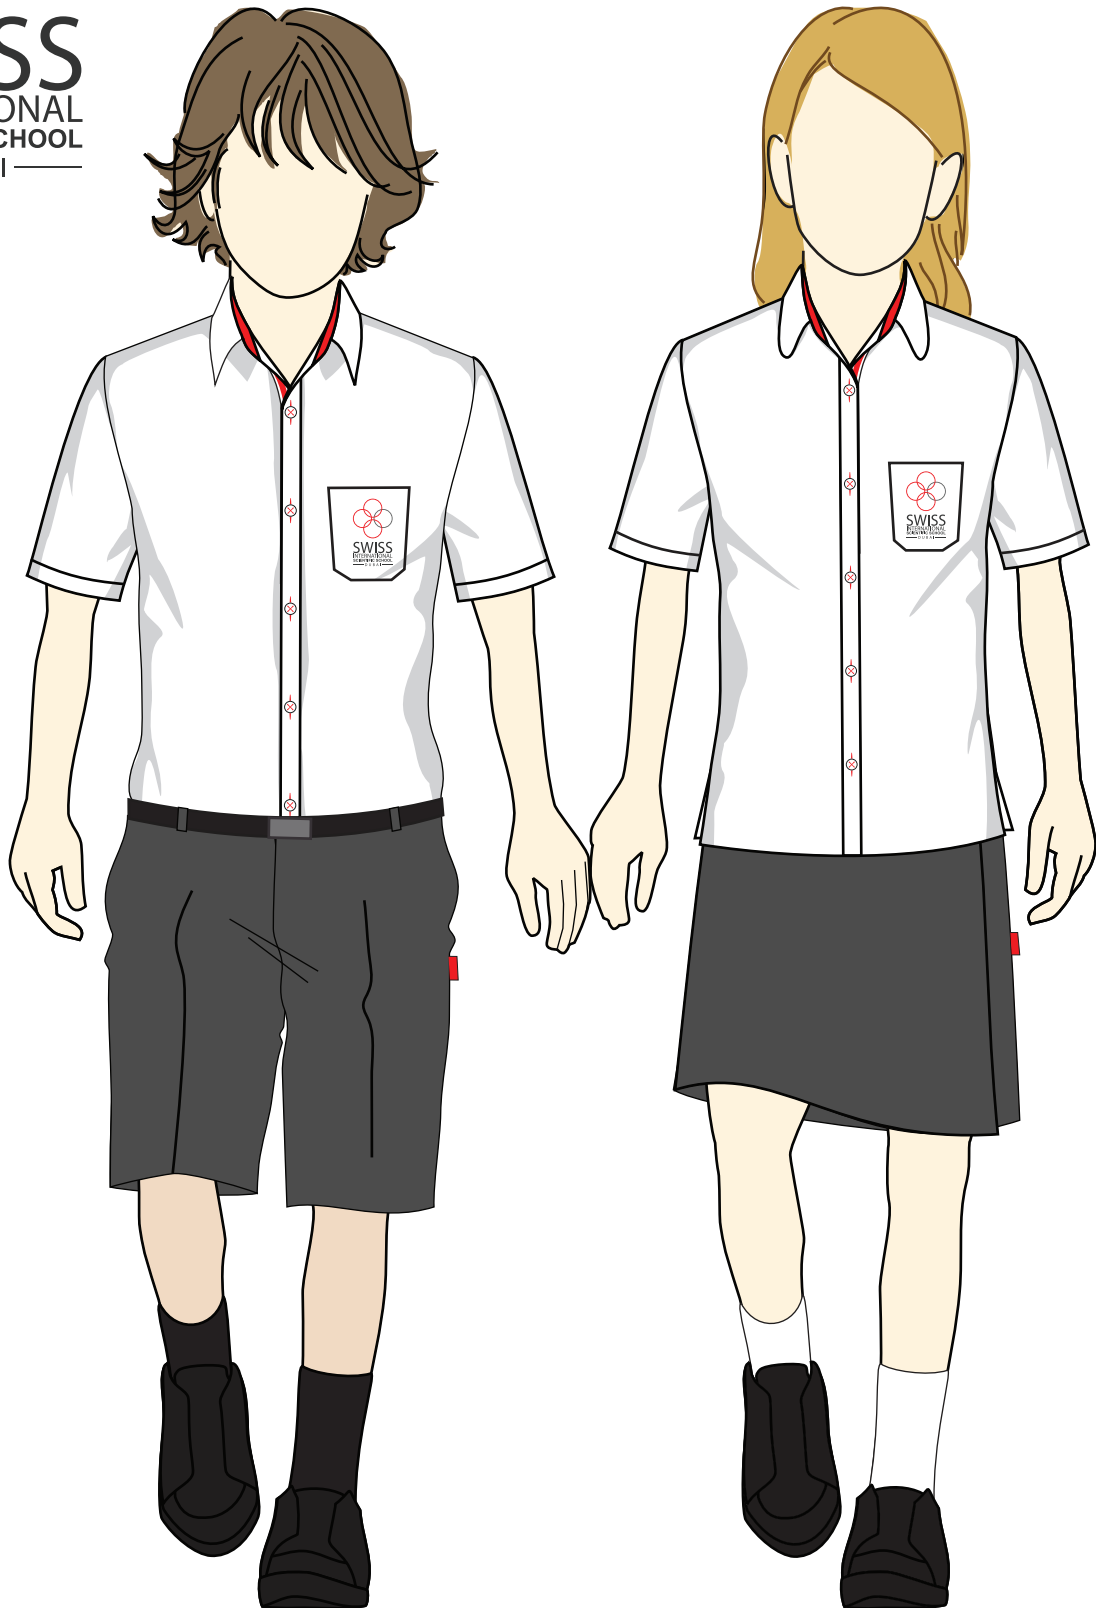

Main Uniform - Pre KG to Grade 6.

SWISS
INTERNATIONAL
SCIENTIFIC SCHOOL
— DUBAI —

SWISS
INTERNATIONAL
SCIENTIFIC SCHOOL
— DUBAI —

Main Uniform - Pre KG to Grade 6.
Option 1

SWISS
INTERNATIONAL
SCIENTIFIC SCHOOL
— DUBAI —