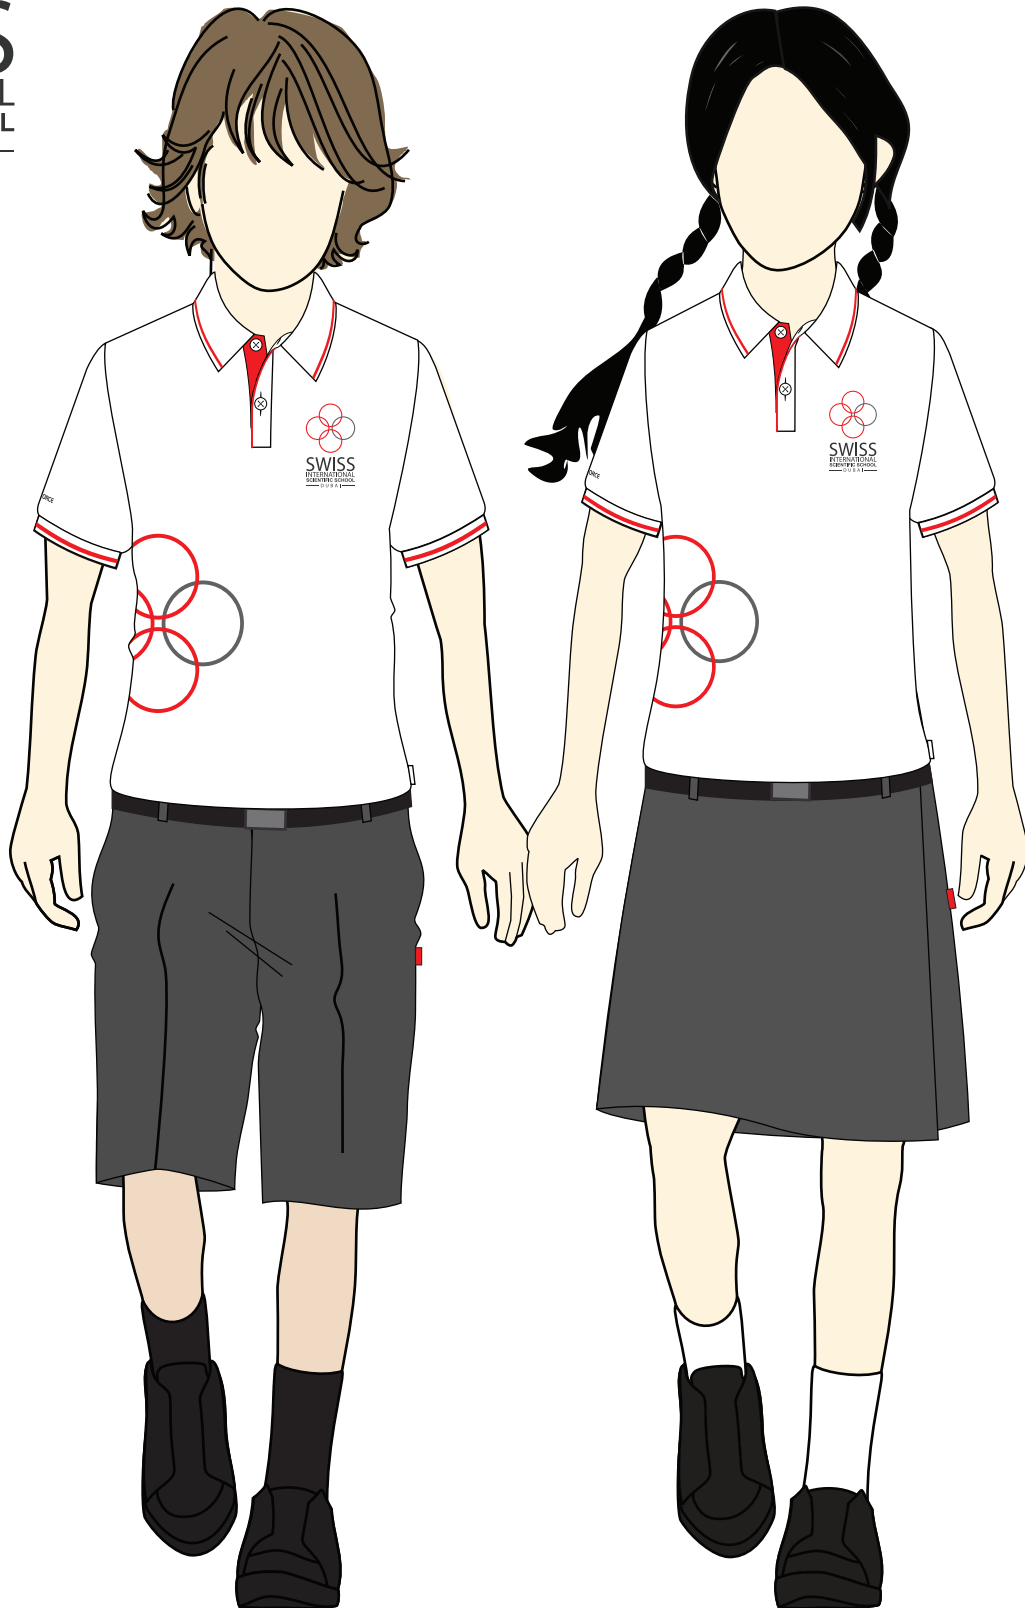

Main Uniform - Pre KG to Grade 6.

SWISS
INTERNATIONAL
SCIENTIFIC SCHOOL
— DUBAI —

SWISS
INTERNATIONAL
SCIENTIFIC SCHOOL
— DUBAI —

Main Uniform - Pre KG to Grade 6.
Option 1

SWISS
INTERNATIONAL
SCIENTIFIC SCHOOL
— DUBAI —