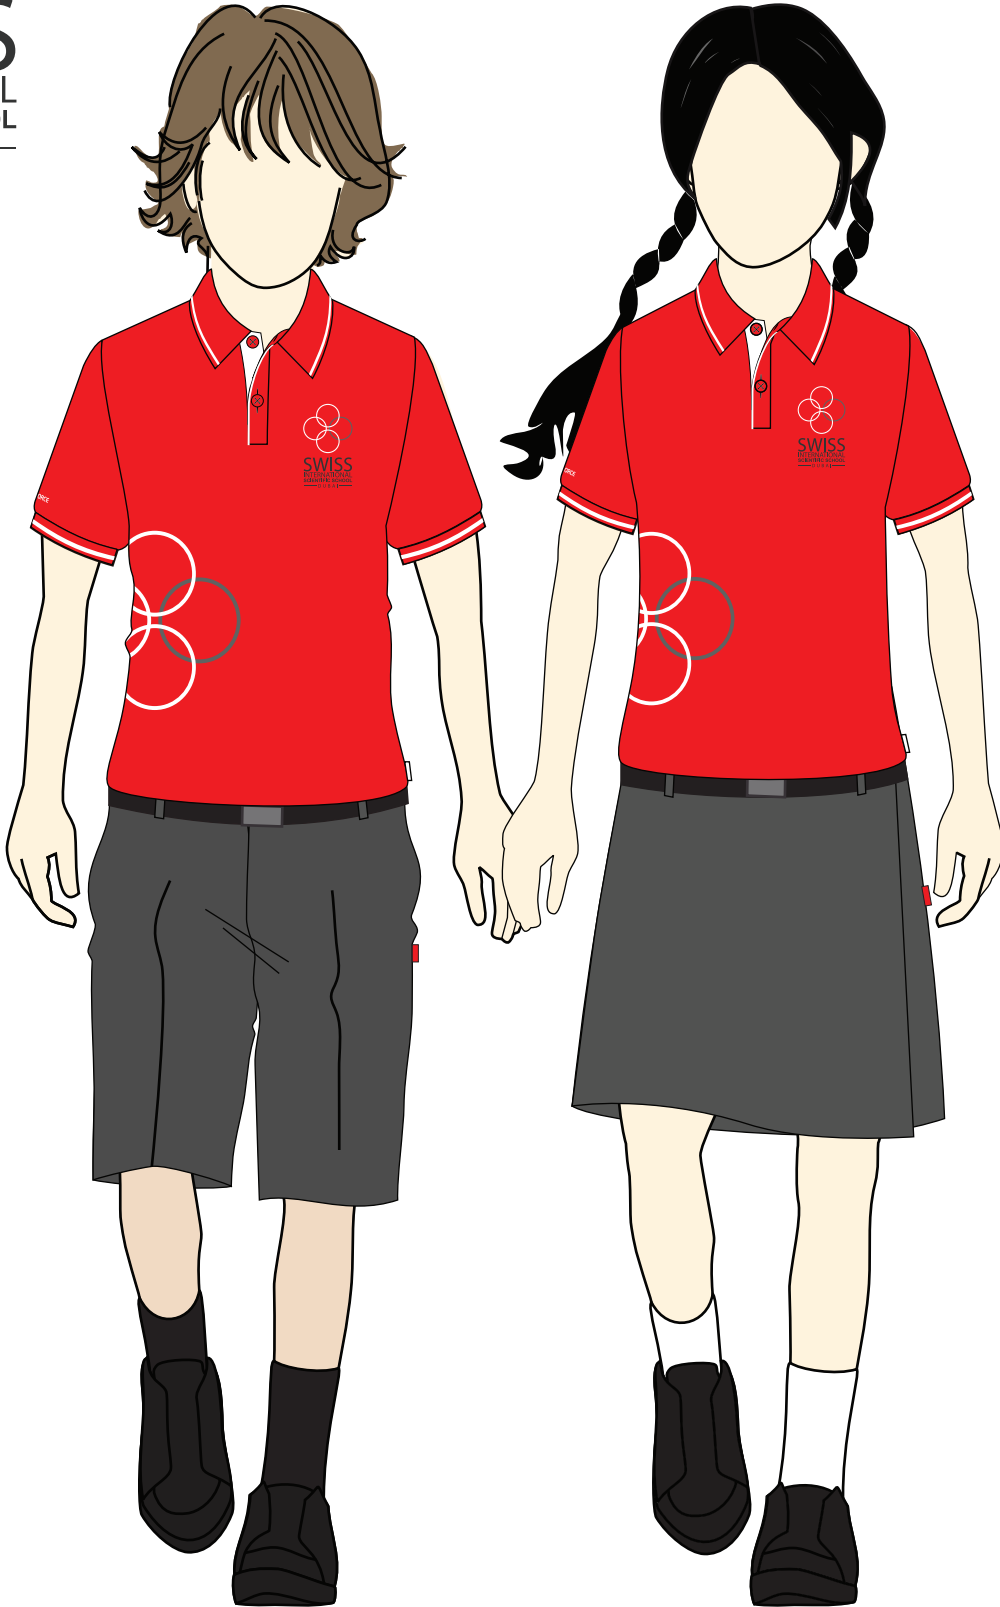

SWISS
INTERNATIONAL
SCIENTIFIC SCHOOL
— DUBAI —

Main Uniform - Pre KG to Grade 6.
Option 2