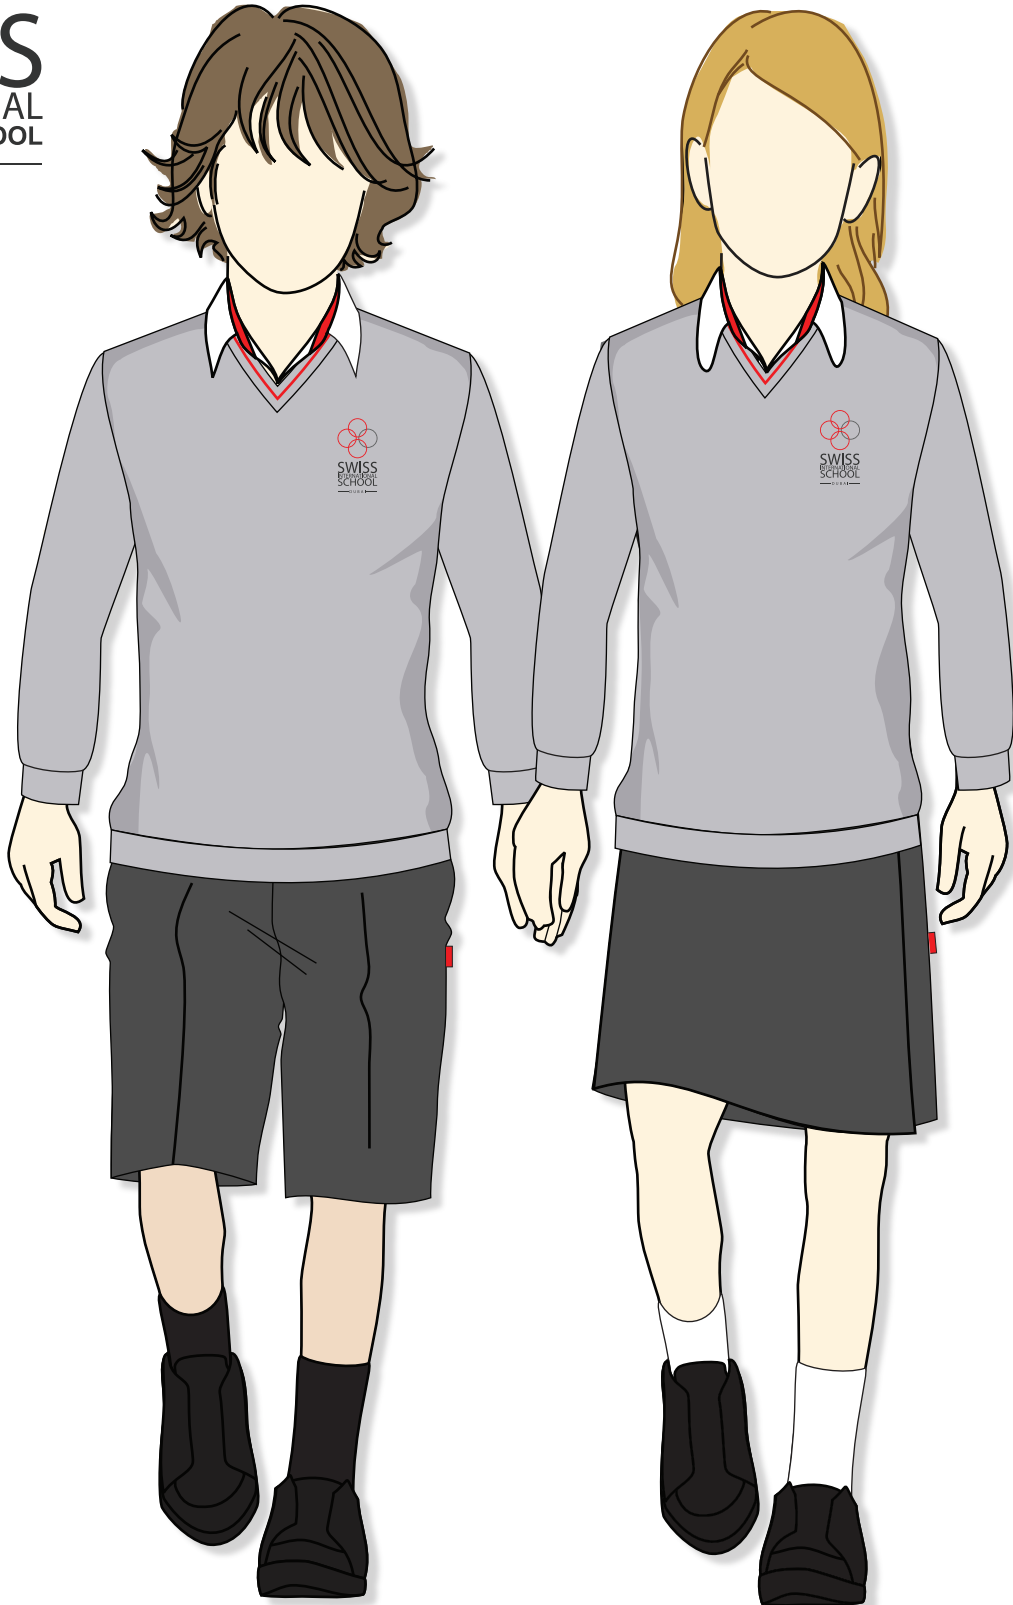

SWISS
INTERNATIONAL
SCIENTIFIC SCHOOL
— DUBAI —

WINTER WEAR