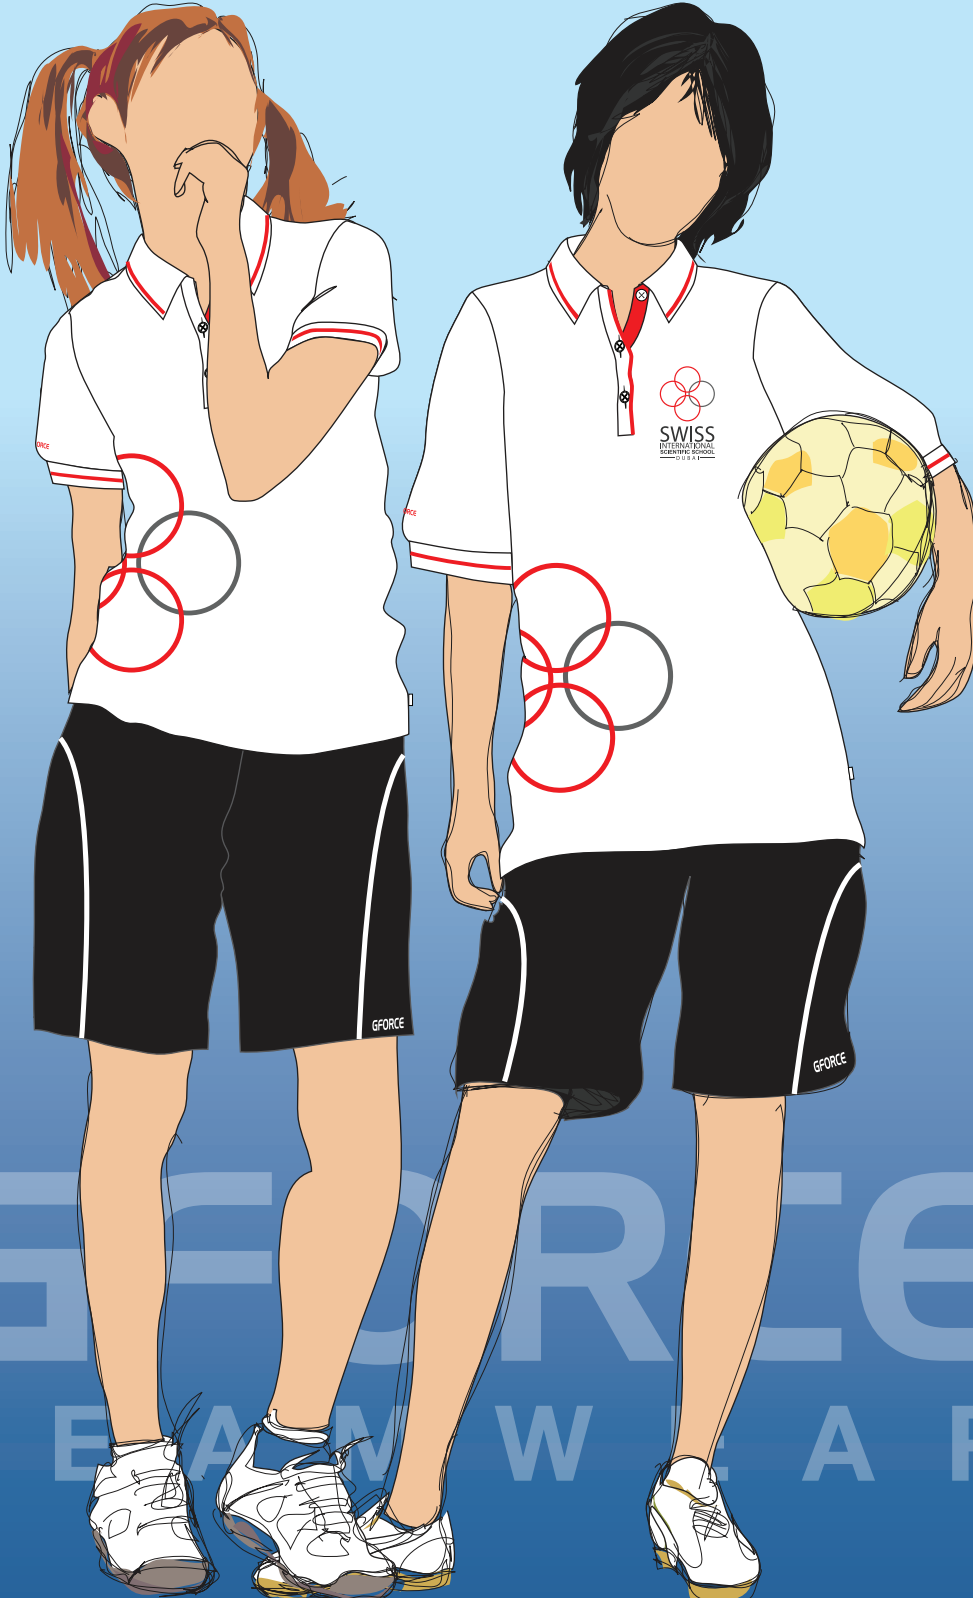

IN ASSOCIATION WITH

GFORCE[®]
TEAMWEAR

gforcesportswear.co.uk

P.E. Uniform - Pre KG to Grade 6.
Option 2

GFORCE[®]
TEAMWEAR

SWISS
INTERNATIONAL
SCIENTIFIC SCHOOL
— DUBAI —

The
ULTIMATE
in Bespoke
Technical
Sportswear